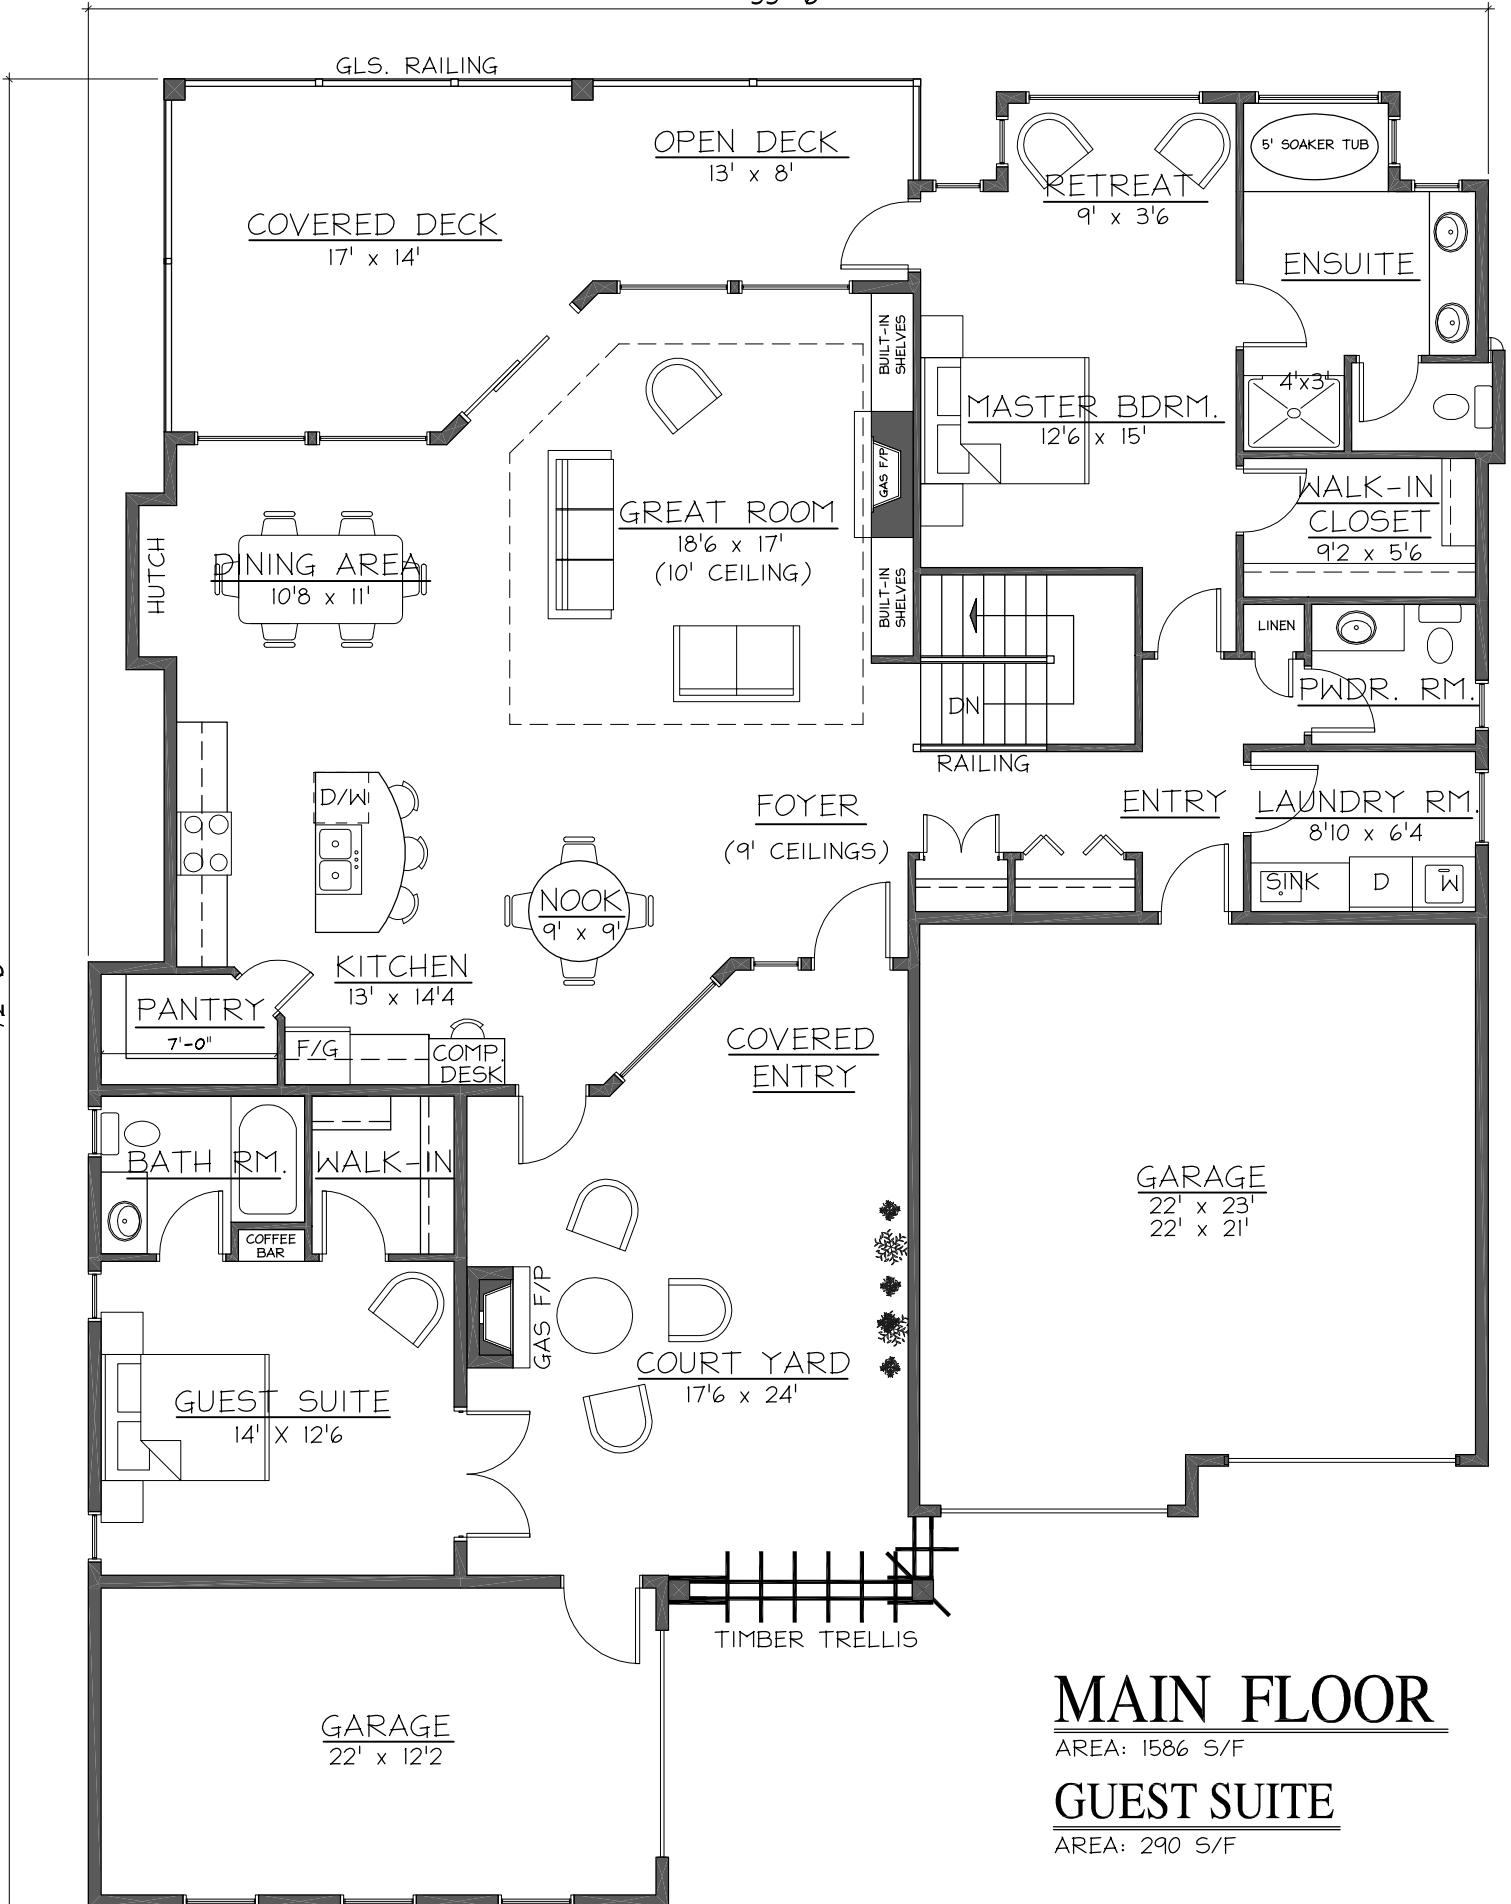

55'-6"

72'-6"

MAIN FLOOR

AREA: 1586 S/F

GUEST SUITE

AREA: 290 S/F